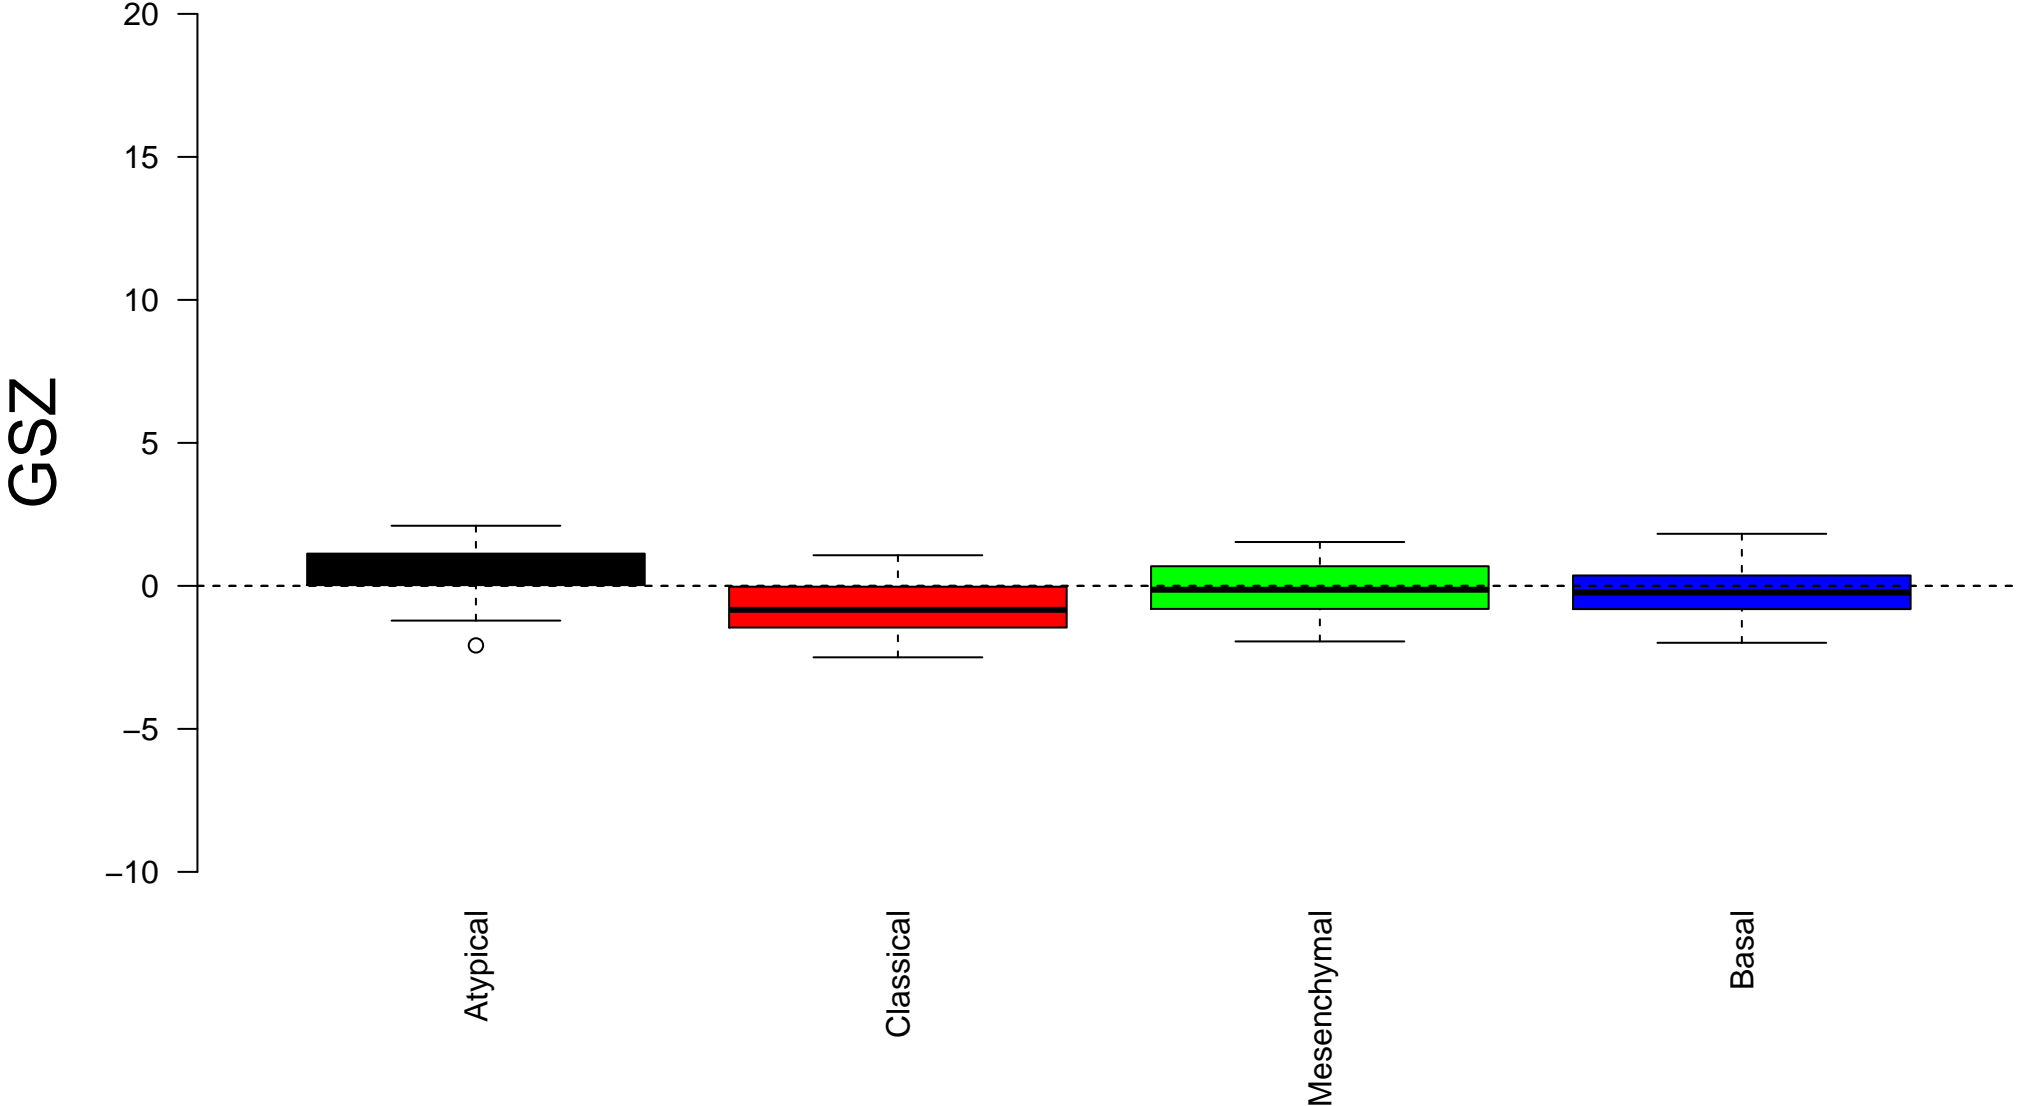

KAYO_CALORIE_RESTRICTION_MUSCLE_DN

KAYO_CALORIE_RESTRICTION_MUSCLE_DN

Enrichment in spots: KAYO_CALORIE_RESTRICTION_MUSCLE_DN

Expression of KAYO_CALORIE_RESTRICTION_MUSCLE_DN in Spot A

Expression of KAYO_CALORIE_RESTRICTION_MUSCLE_DN in Spot B

Expression of KAYO_CALORIE_RESTRICTION_MUSCLE_DN in Spot C

Expression of KAYO_CALORIE_RESTRICTION_MUSCLE_DN in Spot D

Expression of KAYO_CALORIE_RESTRICTION_MUSCLE_DN in Spot E

Expression of KAYO_CALORIE_RESTRICTION_MUSCLE_DN in Spot F

Expression of KAYO_CALORIE_RESTRICTION_MUSCLE_DN in Spot G

Expression of KAYO_CALORIE_RESTRICTION_MUSCLE_DN in Spot H

Expression of KAYO_CALORIE_RESTRICTION_MUSCLE_DN in Spot I

Expression of KAYO_CALORIE_RESTRICTION_MUSCLE_DN in Spot J